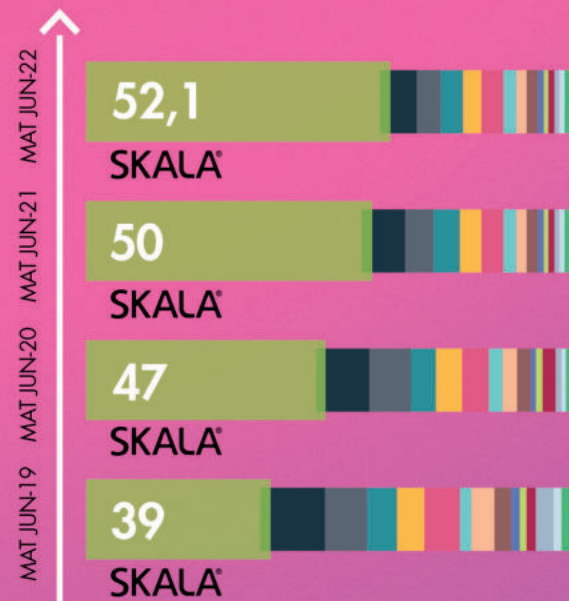

Skala is the brand with the highest growth for two years in a row

In the last mobile year Skala conquered

+2 million homes

From 41.7% in 2021 to **44.7% of Brazilian households**

Second brand in home penetration in the Hair Care range

Fonte: Worldpanel Division | T. Brasil | T. Canais | T. Hair | MAT Jun 23

Skala Post-Shampoo is the standout, contributing

34% of the volume gain and becoming the leading brand

Fonte: Worldpanel Division | T. Brasil | T. Canais | T.Pós-Shampoo | MAT Jun '23 vs MAT Jun '22

VOLUME% | TOP BRANDS | JUNE

CONDITIONING HAIR TREATMENT

Fonte: Worldpanel Division | T. Brasil | T. Canais | T. Tratamento | MAT JUN-23 vs 22

Skala is the brand that contributes most to the growth of this segment, reaching more than half of households.

SHAMPOO

Skala is the brand that has gained the most in shampoo volume share, rising from 3.8% to 4.4%. From 9th place, we've taken 6th position.

Fonte: Worldpanel Division | T. Brasil | T. Canais | T. Shampoo

CONDITIONER

Skala's volume share rose from 5.7% to 6.2%. Moving from 7th to 4th place in the category.

Fonte: Worldpanel Division | T. Brasil | T. Canais | T. Condicionador